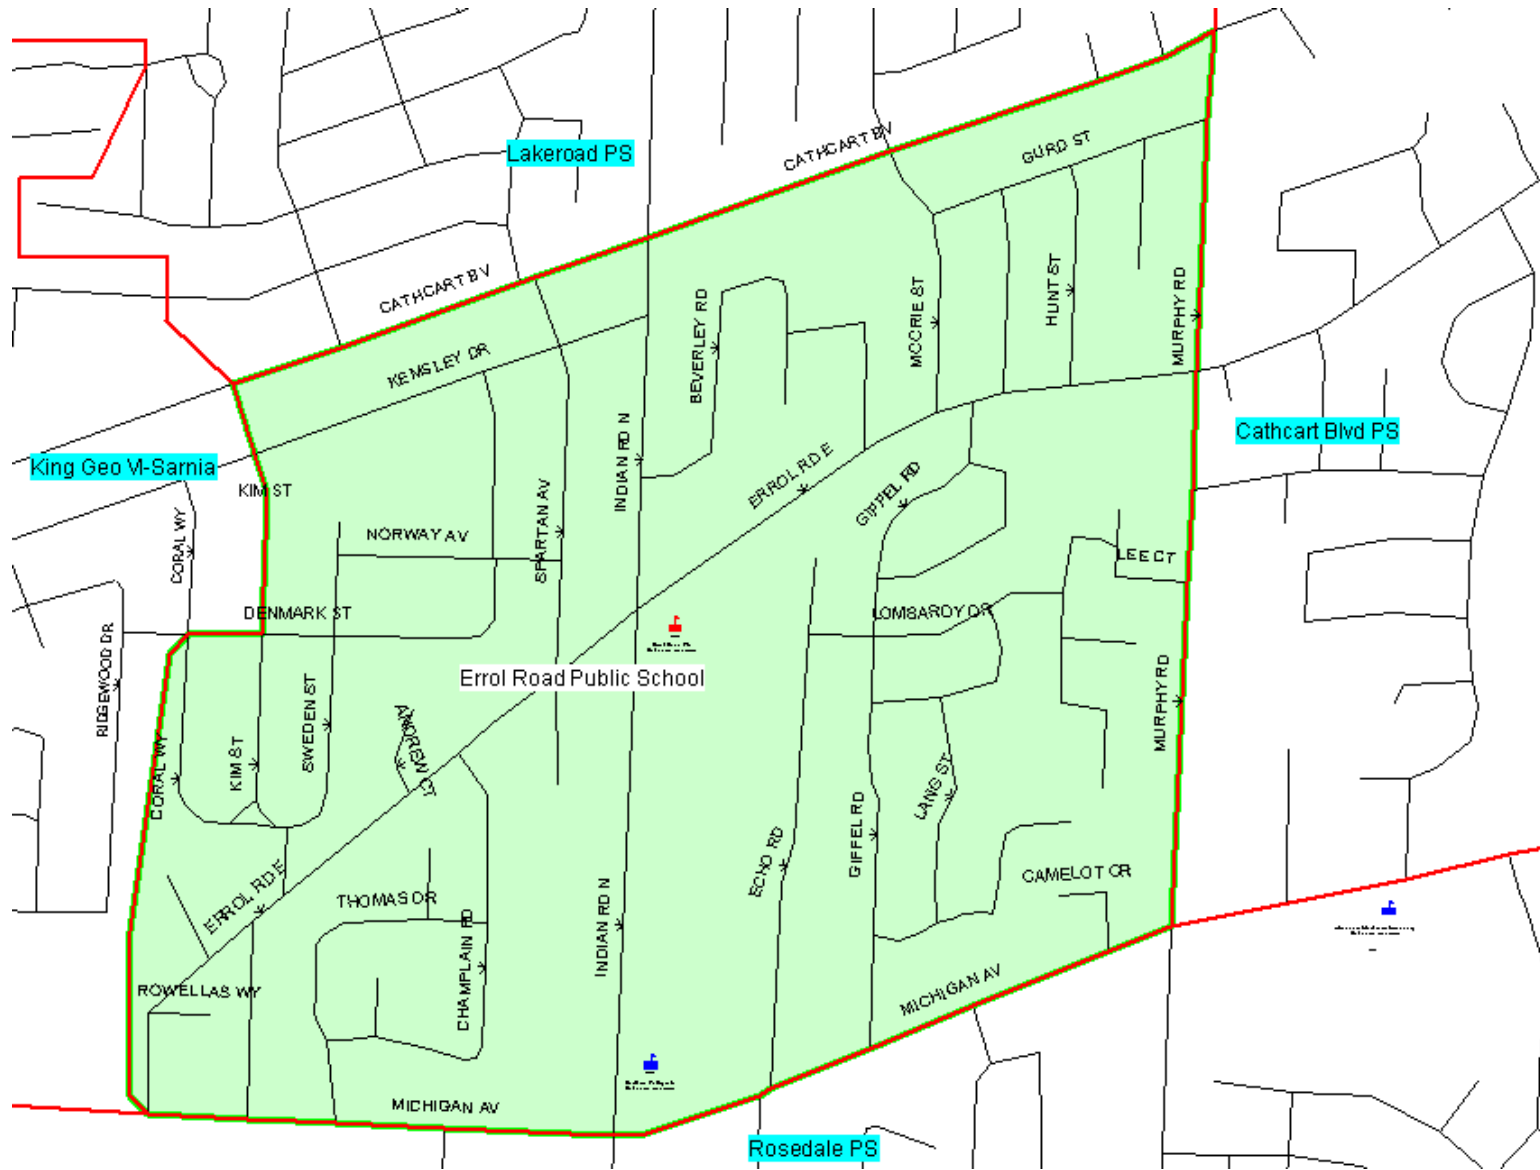

ERROL ROAD PS BOUNDARY – February 2017

To confirm school boundary location, check LKDSB Board Website – www.lkdsb.net Schools – School Locator.
Note: For French Immersion school location, select grade, followed by “F” (example 01F).